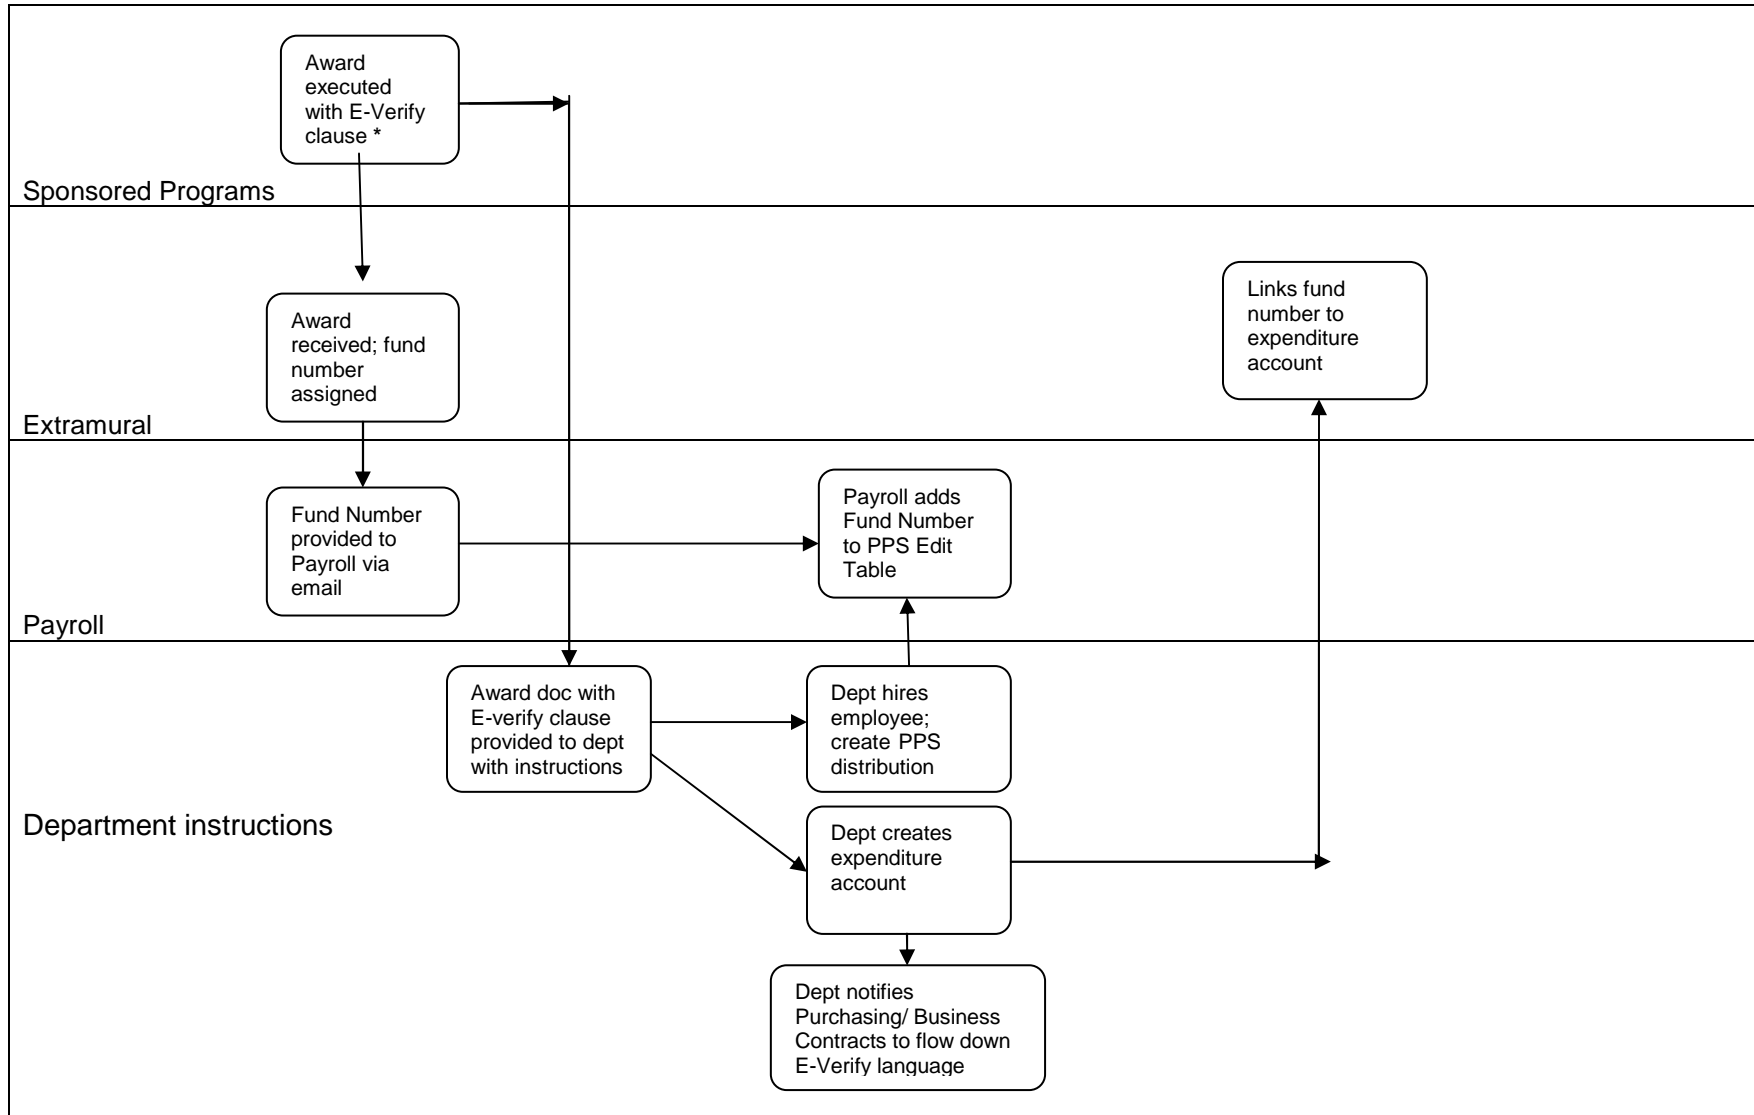

**UC Davis** E-Verify Process Mapping & Analysis: High Level Analysis

Process Model: Processes and Key Partners involved in E-verify

\*Sponsored Programs also notifies Human Resources and Academic Personnel E-Verify Program Administrators